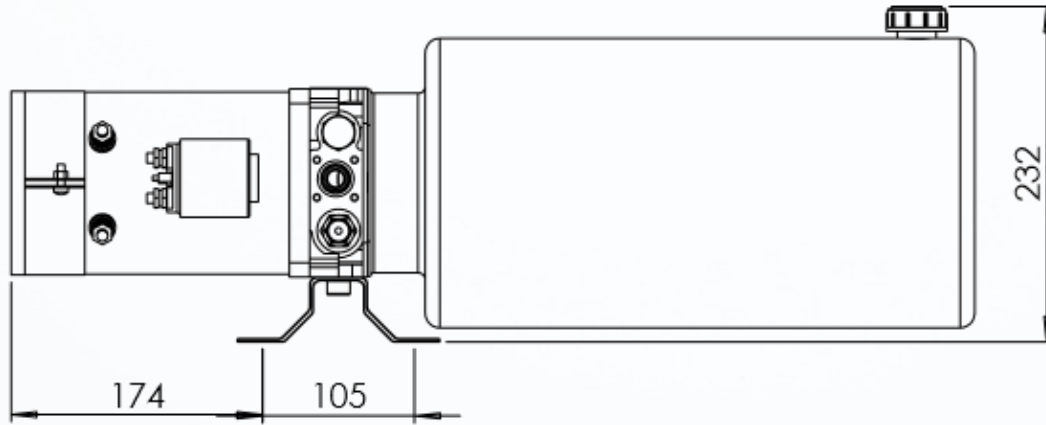

## INCLUDED:

- Thermal protection
- Relay
- Foot bracket / mounting bracket
- CE - Declaration of conformity
- Port 3/8" BSP

## Hydraulic Circuit

P, T = G 3/8

### PUMP & OIL TANK

Pump displacement: 2,5 cc/rev  
Tank Capacity: 12 liter cylinder, horizontal

### MAX. PRESSURE

P: 180 bar