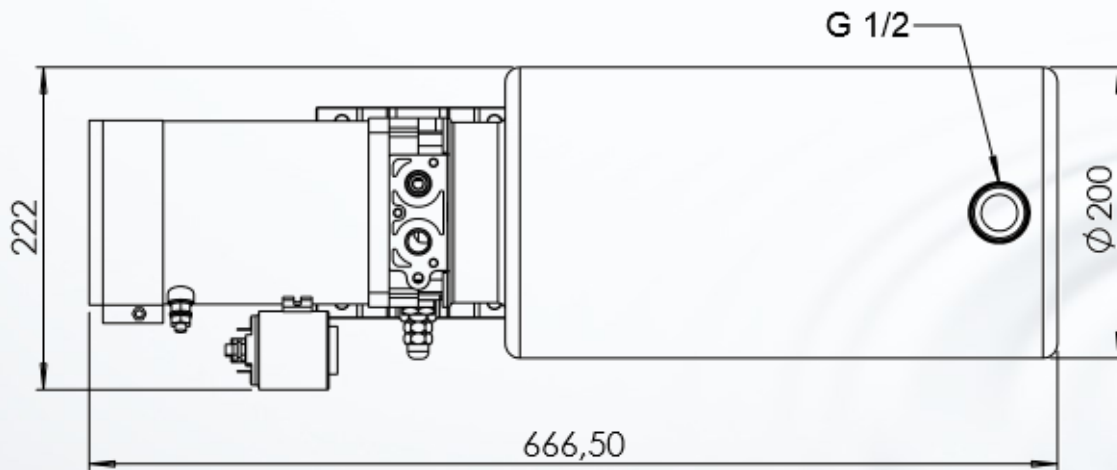

## INCLUDED:

- Thermal protection
- Relay
- Foot bracket / mounting bracket
- CE - Declaration of conformity
- Port 3/8" BSP

## Hydraulic Circuit

P, T = G 3/8

### PUMP & OIL TANK

Pump displacement: 2,5 cc/rev  
Tank Capacity: 12 liter cylinder, horizontal

### MAX. PRESSURE

P: 180 bar