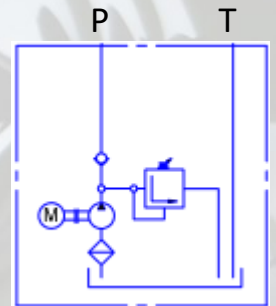

## INCLUDED:

- Thermal protection
- Relay
- Foot bracket / mounting bracket
- CE - Declaration of conformity
- Port 3/8" BSP

## Hydraulic Circuit

P, T = G 3/8

### PUMP & OIL TANK

Pump displacement: 2,5 cc/rev  
Tank Capacity: 12 liter cylinder, horizontal